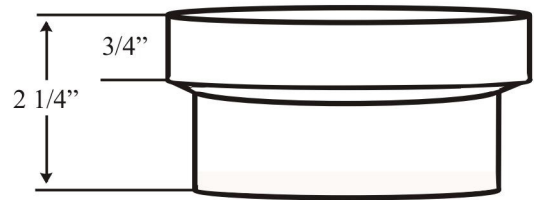

Complete Box Side View

Lid Top View

Collar Side View

Collar Top View

Figure # 3112424PBEBS
3" Curb Box Complete
Extension Range 36" - 54"
Combination Cast Iron/ABS
Slip Type
Enlarged Arch

Casting conforms to:
ASTM specifications A-48 Class 25
Country of Origin: USA