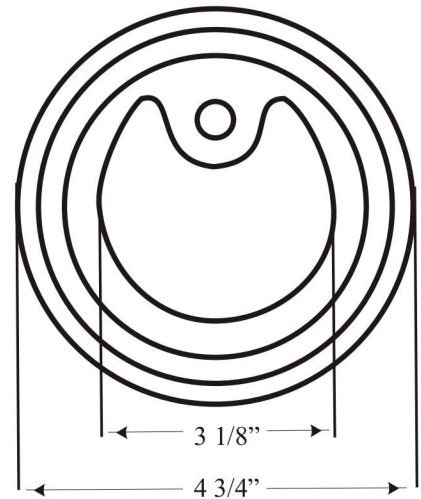

Complete Box Side View

Lid Top View

Collar Side View

Collar Top View

Figure # 3112424PBEBS
3" Curb Box Complete
Extension Range 36" - 54"
Combination Cast Iron/ABS
Slip Type
Enlarged Arch

Casting conforms to:
ASTM specifications A-48 Class 25
Country of Origin: USA