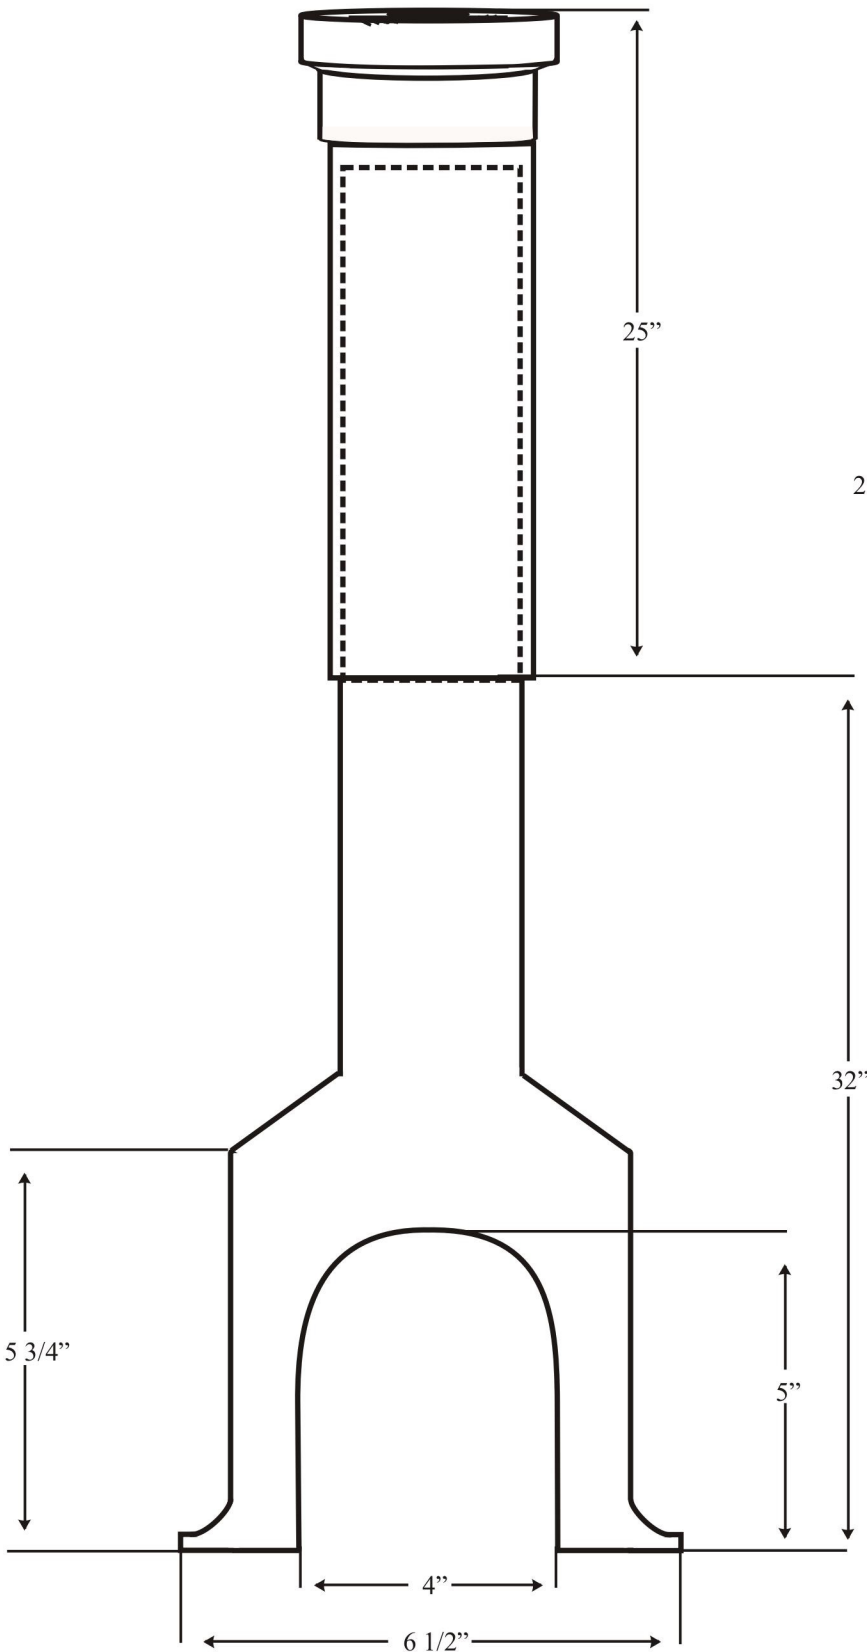

Complete Box Side View

Lid Top View

Collar Side View

Collar Top View

Figure # 3112424PBEBS
3" Curb Box Complete
Extension Range 36" - 54"
Combination Cast Iron/ABS
Slip Type
Enlarged Arch

Casting conforms to:
ASTM specifications A-48 Class 25
Country of Origin: USA