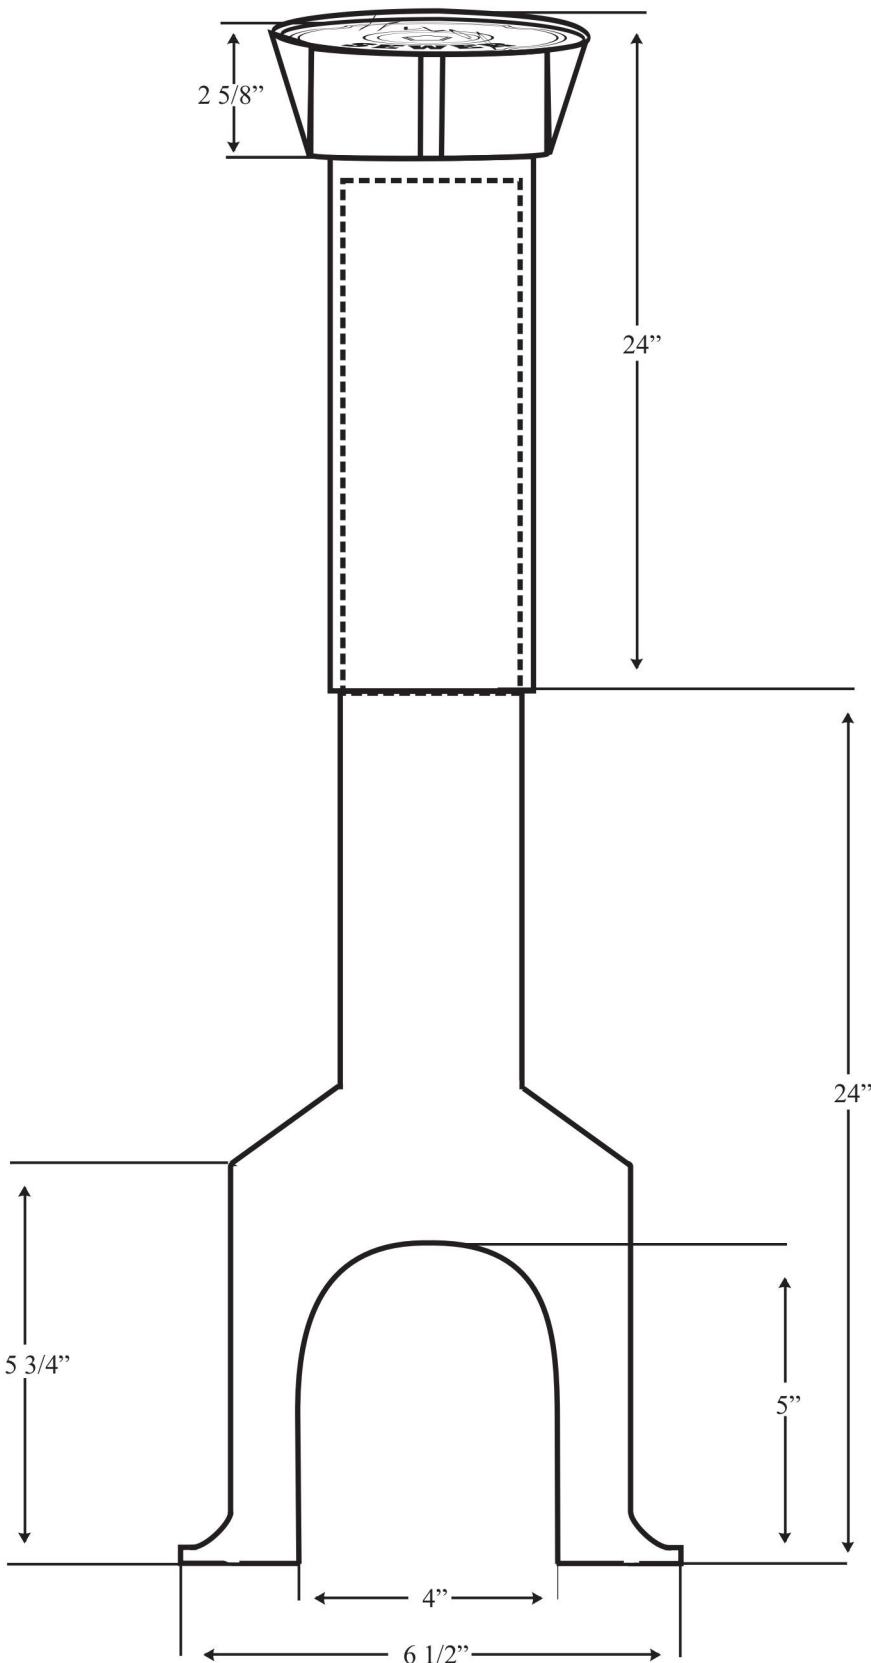

Complete Box Side View

Lid Top View

Lid Side View

Collar Top View

Figure # 3232424PBEBS
3" Curb Box Complete
Extension Range 36" - 54"
Combination Cast Iron/ABS
Slip Type
Enlarged Arch

Casting conforms to:
ASTM specifications A-48 Class 25
Country of Origin: USA

ABS conforms to:
ASTM-D 1788

CP Test & Valvco, Inc.
201-998-1500
www.cptest.com