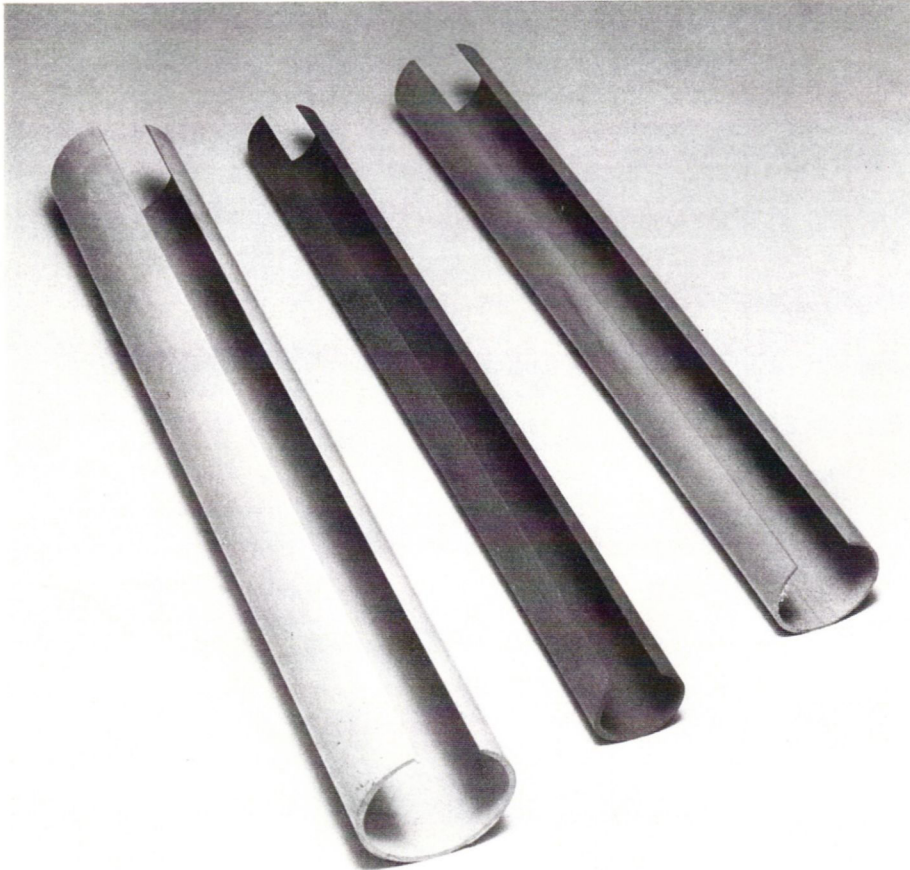

Test & Valvco, Inc.

205 Hallock Ave., Middlesex, NJ 08846

Tel: 201-998-1500, Fax: 732-424-8811

www.cptest.com

VARIOUS SIZES AVAILABLE, FROM
½" DIAMETER x 18" LENGTH WITH ½" SLOT
TO
3" DIAMETER x 60" LENGTH WITH 2" SLOT.