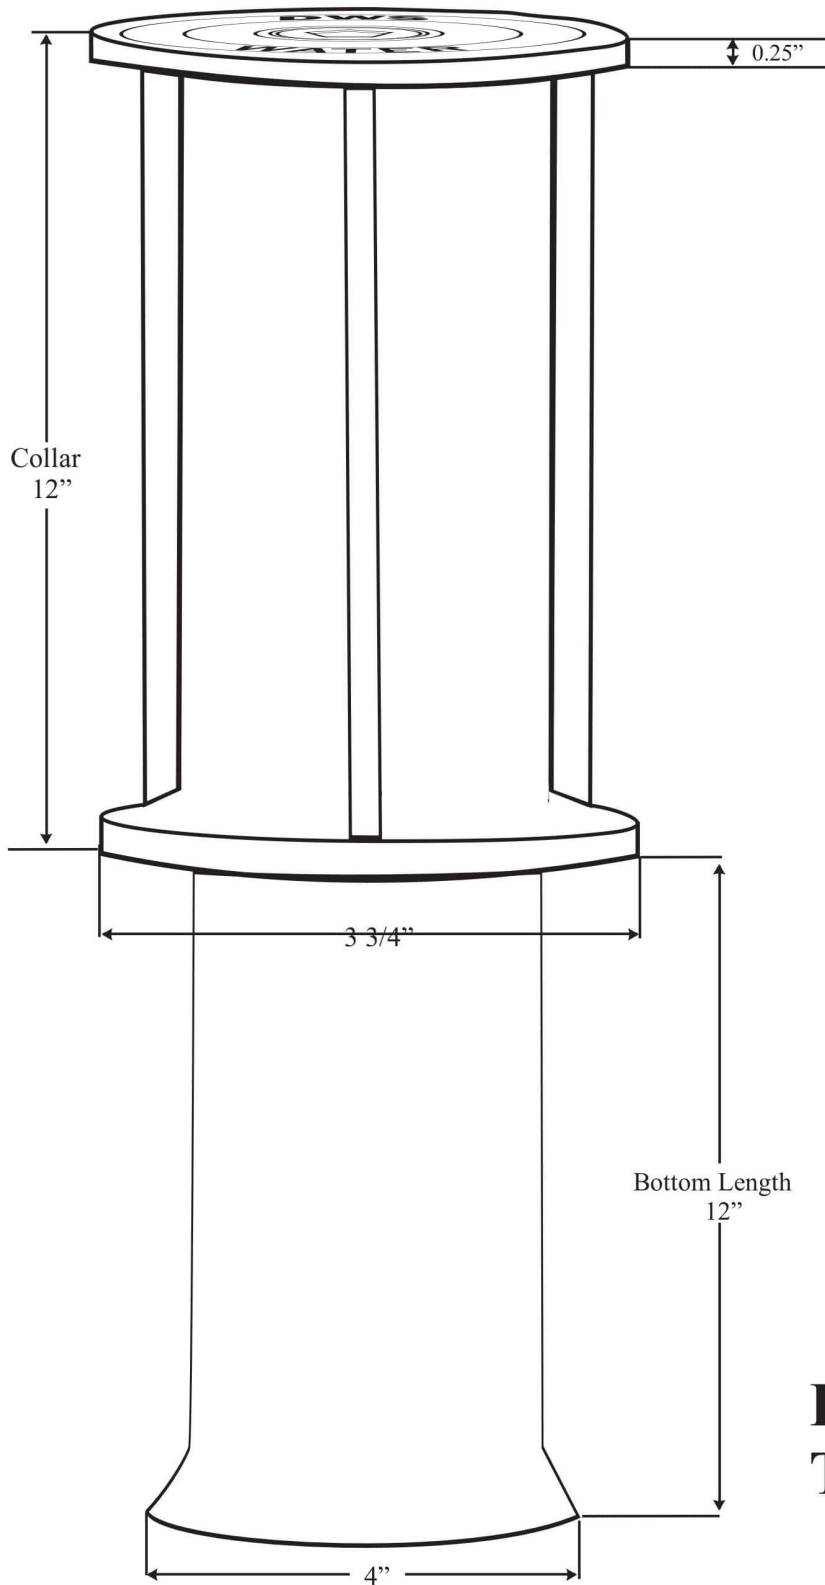

Complete Box Side View

Lid Top View

Lid Side View

Collar Top View

Figure # LMKTWAB12 Tracer Wire Access Box

Casting conforms to:
ASTM specification A-48 Class 30
Country of Origin: China
ABS Shaft conforms to:
ASTM specification D-1788
Country of Origin: USA