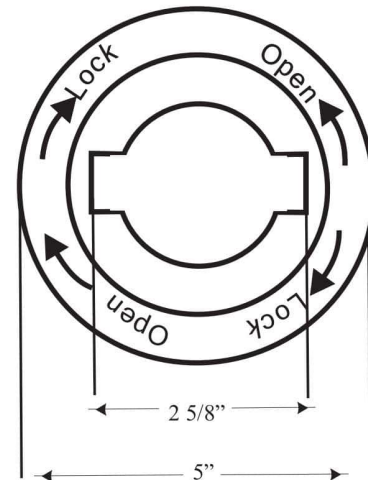

Complete Box Side View

Lid Top View

Lid Side View

Collar Top View

Figure # LMKTWAB12 Tracer Wire Access Box

Casting conforms to:
ASTM specification A-48 Class 30
Country of Origin: China
ABS Shaft conforms to:
ASTM specification D-1788
Country of Origin: USA