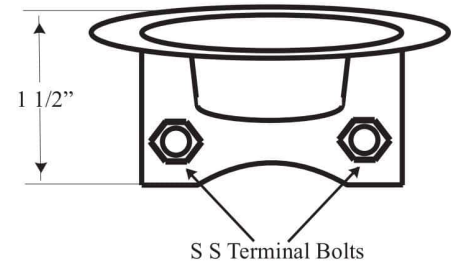

Complete Box Side View

Lid Top View

Lid Side View

Collar Top View

Figure # LMKTWAB12 Tracer Wire Access Box

Casting conforms to:
ASTM specification A-48 Class 30
Country of Origin: China
ABS Shaft conforms to:
ASTM specification D-1788
Country of Origin: USA